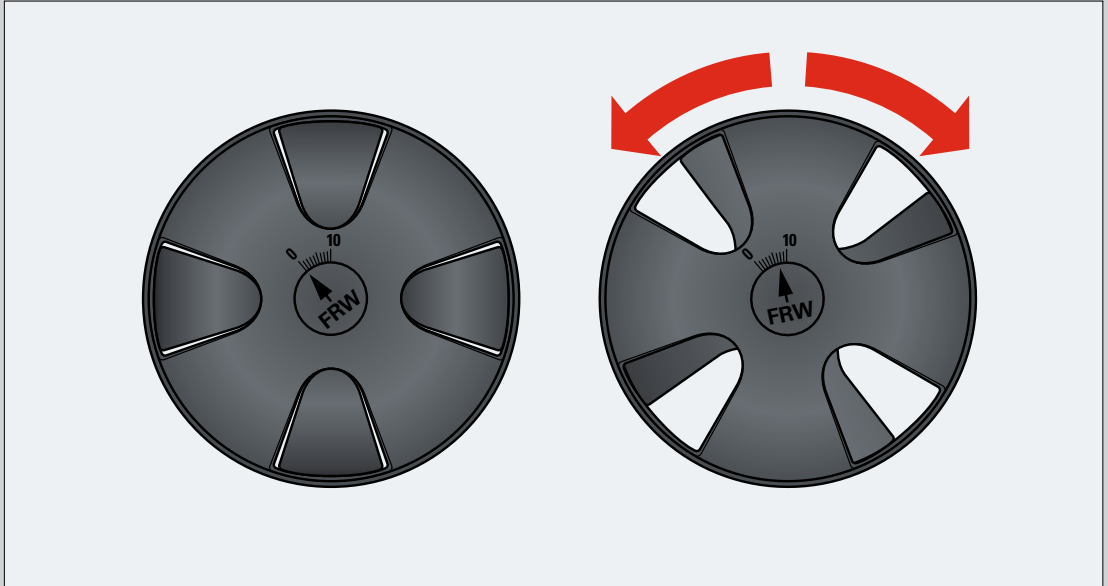

profi-air® classic Regulierelement DN 80 Montageanleitung /
profi-air® classic regulator DN 80 Mounting instructions

profi-air® classic Regulierelement DN 80 Montageanleitung / profi-air® classic regulator DN 80 Mounting instructions