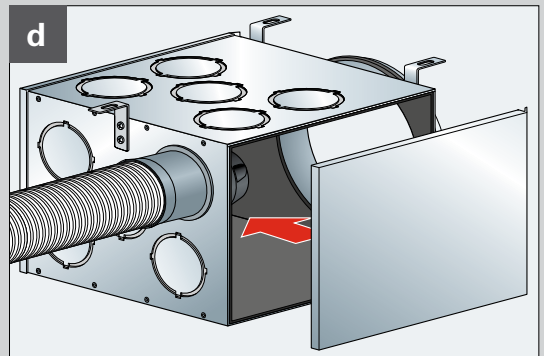

profi-air® classic Regulierelement DN 80 Montageanleitung /
profi-air® classic regulator DN 80 Mounting instructions

profi-air® classic Regulierelement DN 80 Montageanleitung / profi-air® classic regulator DN 80 Mounting instructions