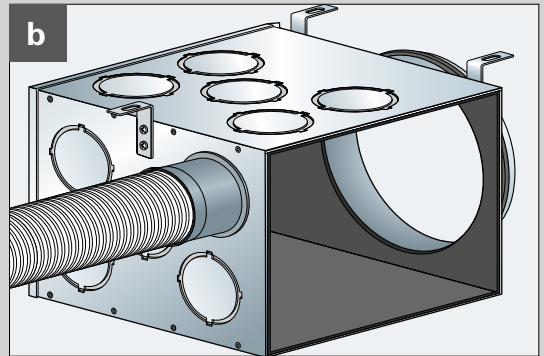

profi-air® classic Regulierelement DN 80 Montageanleitung /
profi-air® classic regulator DN 80 Mounting instructions

profi-air® classic Regulierelement DN 80 Montageanleitung / profi-air® classic regulator DN 80 Mounting instructions