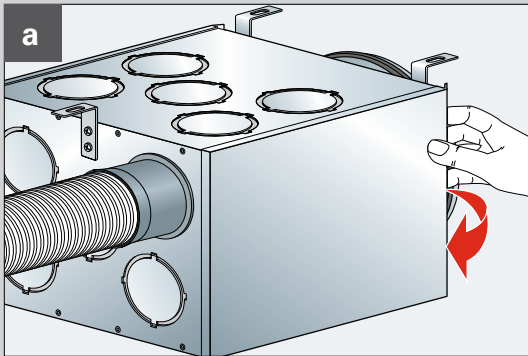

profi-air® classic Regulierelement DN 80 Montageanleitung /
profi-air® classic regulator DN 80 Mounting instructions

profi-air® classic Regulierelement DN 80 Montageanleitung / profi-air® classic regulator DN 80 Mounting instructions