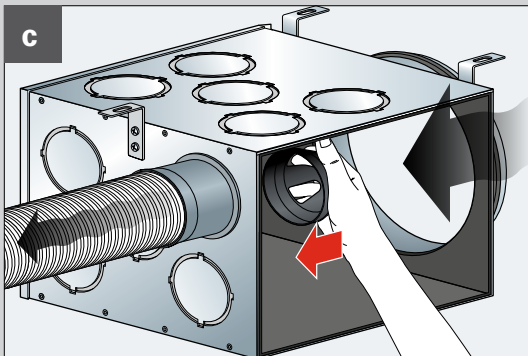

profi-air® classic Regulierelement DN 80 Montageanleitung /
profi-air® classic regulator DN 80 Mounting instructions

profi-air® classic Regulierelement DN 80 Montageanleitung / profi-air® classic regulator DN 80 Mounting instructions